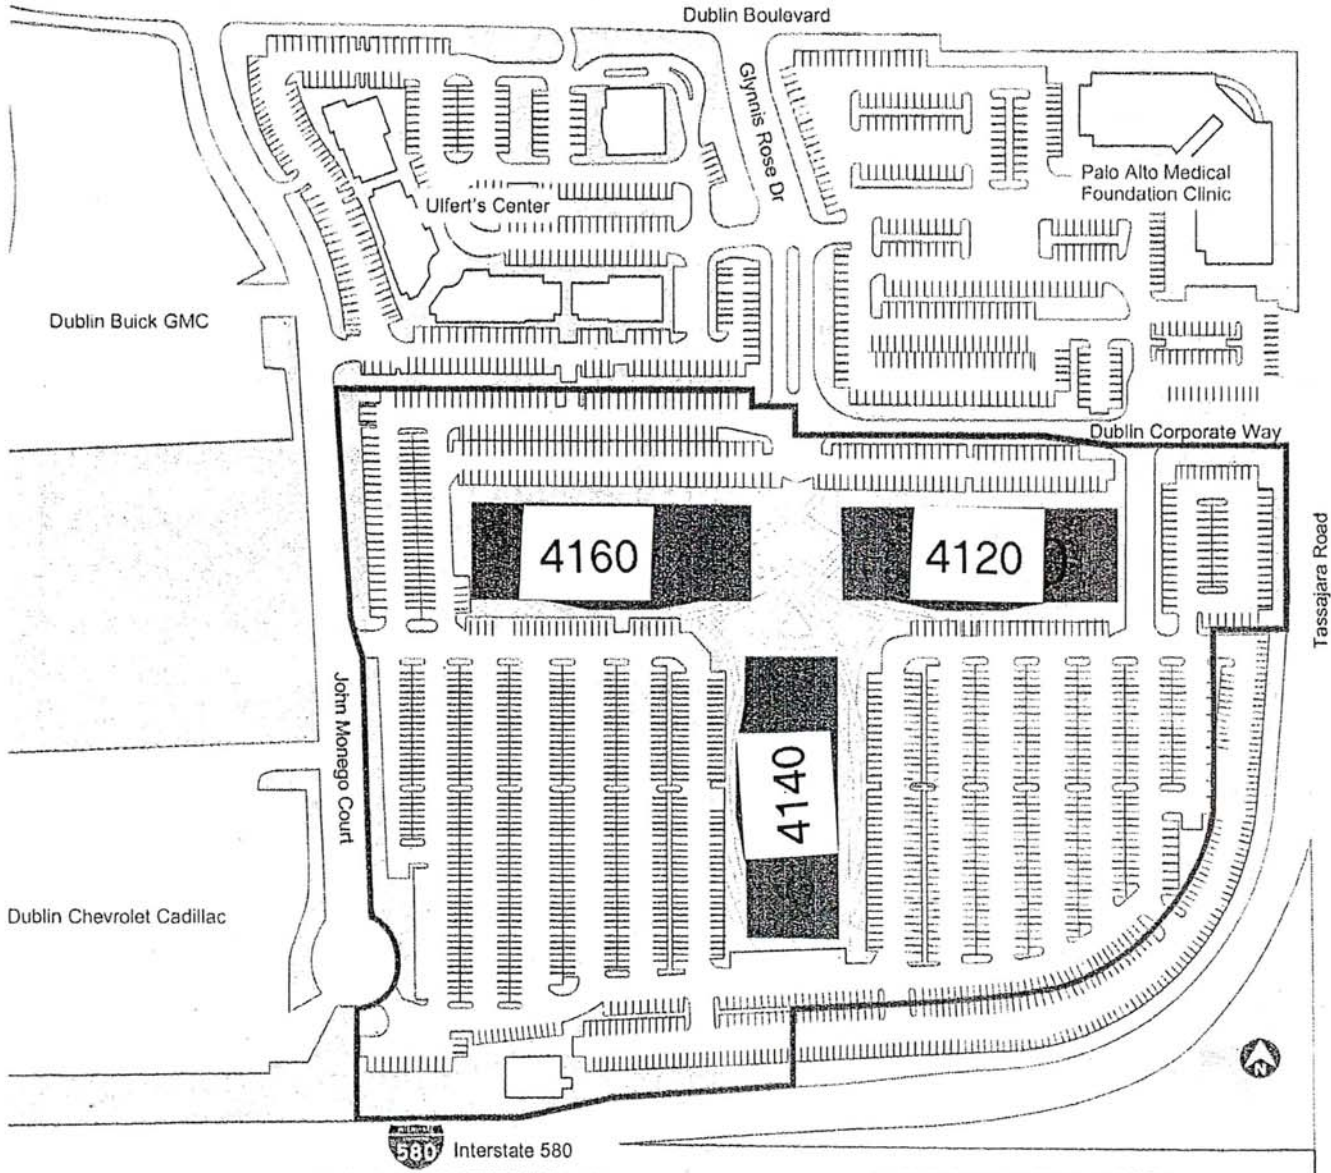

SITE PLAN

Dublin Corporate Center

4160 Dublin Blvd. Suite 140, Dublin CA 94568

Office: (925) 556-6630
Fax: (925) 556-6638